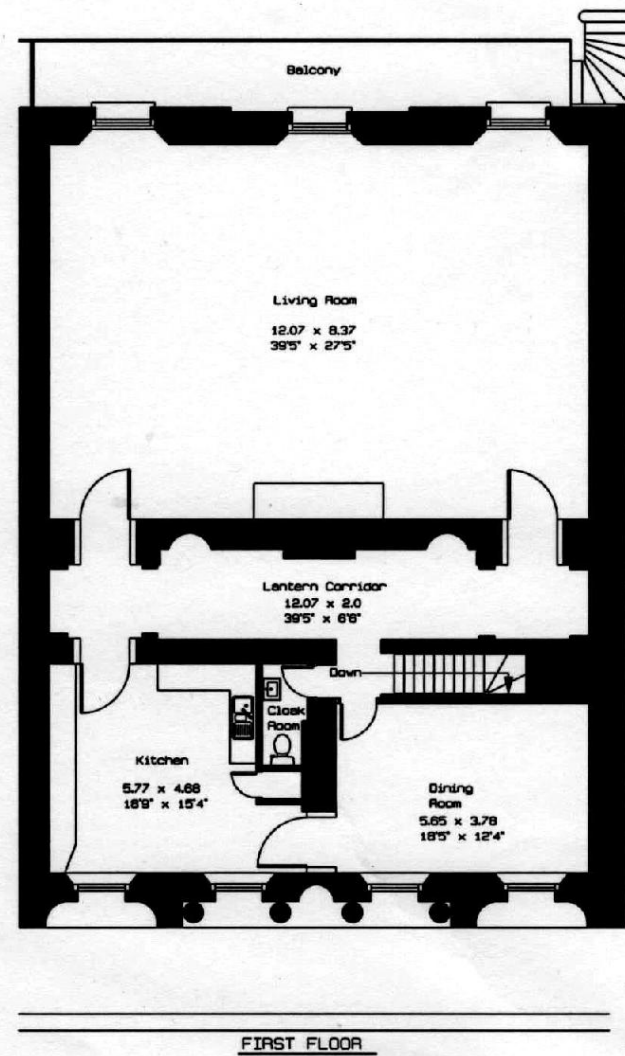

**Typical Bedroom Finish**

**Typical Bathroom Finish**

Balcony

Unit 4, Bayfordbury Mansion, Hertford

Gross internal area (approx.):

446m<sup>2</sup> (4800ft<sup>2</sup>) including detached double garage.

For identification purposes only. Not to scale.