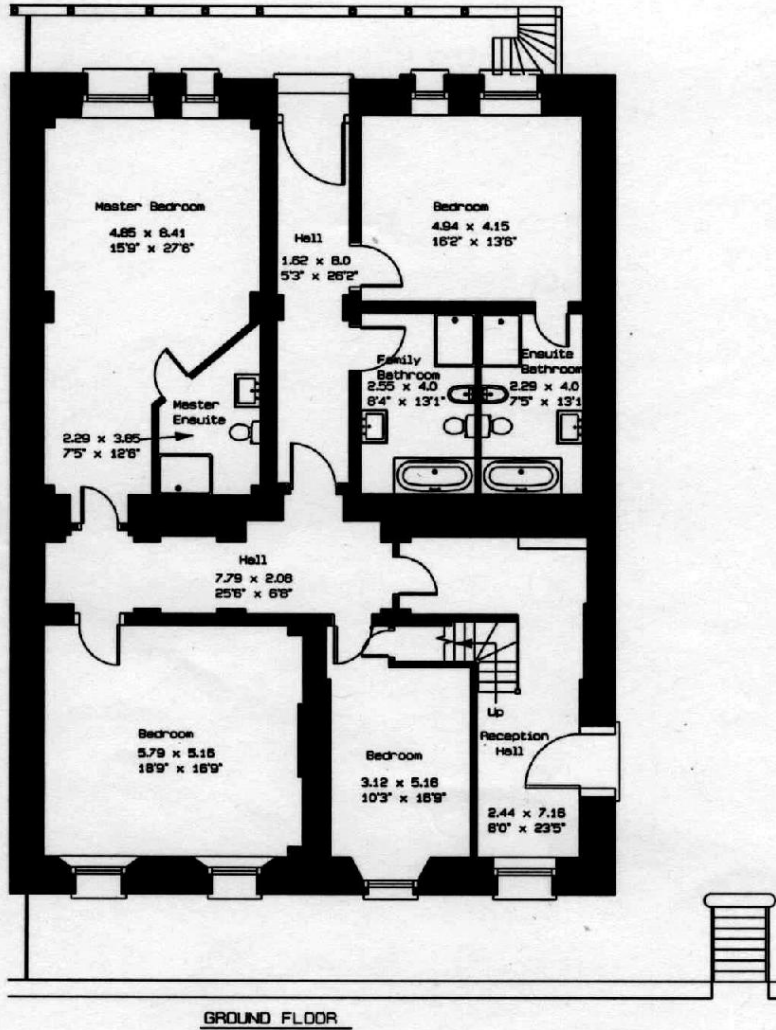

**Typical Bedroom Finish**

**Typical Bathroom Finish**

Balcony

Unit 4, Bayfordbury Mansion, Hertford

Gross internal area (approx.):

446m<sup>2</sup> (4800ft<sup>2</sup>) including detached double garage.

For identification purposes only. Not to scale.